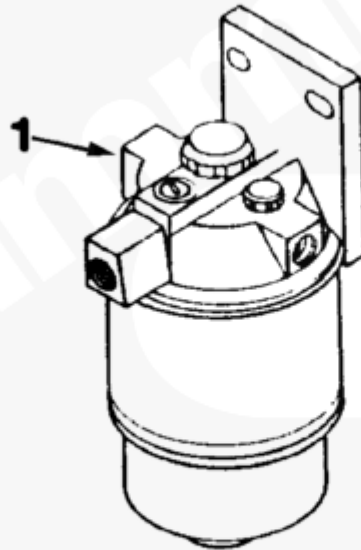

fs900gk

Cart	Ref No	Part Number	Part Description	Required	Remarks
<a href="#">View My Cart</a>					
		<a href="#">FS9010</a>	Fuel System Accessories		<a href="#">Raccor 220 MA fuel filter/...(More)</a>
					water separator. Supplied in
					kit. to be used between fuel
					supply tank and fuel inlet
					connection.
<input type="checkbox"/>	1	<a href="#">3907002</a>	Fuel Water Separator	1	